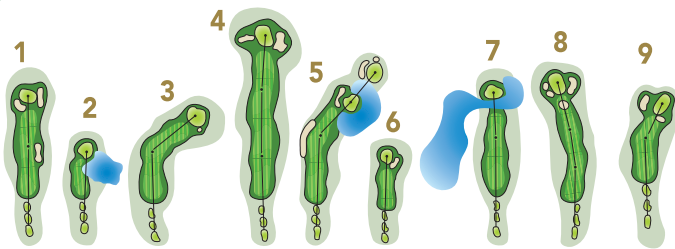

Scorer:

Attest:

PINE KNOB GOLF CLUB

5580 Waldon Road ~ Clarkston, Michigan 48348 ~ (248) 625-4430
I-75 Exit 89, South on Sashabaw Road and East on **Waldon Road**.

HISTORIC PINE KNOB MANSION & CARRIAGE HOUSE

Available for Private Parties
Weddings ~ Golf Outings ~ Banquets
(248) 625-0700

*Pine Knob redesigned by
PGA Touring Pro Dan Pohl*

Date:

© 2024 GOLF CORE • 800-593-0099 • ALL RIGHTS RESERVED.

The Eagle

BLUE 351 205 388 500 341 181 321 417 394 3098

WHITE 349 171 358 459 322 150 305 392 378 2884

GOLD 292 136 254 380 247 122 289 349 365 2434

RED 276 132 252 375 241 116 270 337 347 2346

MEN	PAR	4	3	4	5	4	3	4	5	4	36
	HDCP	6	5	3	1	8	7	9	4	2	

MATCH +/-											

HOLE NO. 1 2 3 4 5 6 7 8 9 OUT TOT

ORDER FOOD ONLINE!

Download GolfNow app and proceed to Orders

LADIES	HDCP	3	7	8	1	9	6	5	4	2	
	PAR	4	3	4	5	4	3	4	5	4	36

The Falcon

BLUE 385 417 367 196 378 384 202 442 587 3358